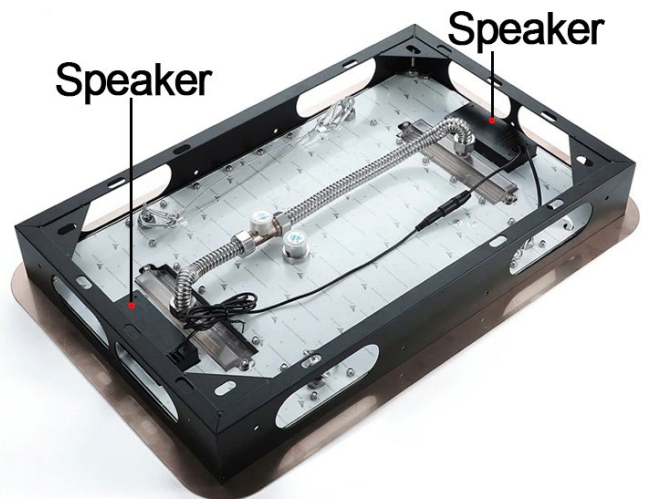

PHONE CONTROLLED ROSE GOLD THERMOSTATIC RECESSED CEILING MOUNT LED RAINFALL WATERFALL SHOWER SYSTEM WITH HAND SHOWER AND JETTED BODY SPRAYS SPECIFICATIONS

Shower Head

Shower Panel /Hose Material: 304 Stainless Steel
 Showerheads Install: Embedded Ceiling Mounted
 Concealed Mixer Install: Wall-Mounted
 LED Shower Head Functions: Rainfall, Waterfall
 Water Pressure: 0.3 MPA
 Water Flow: 16L/min~28L/min
 Shower Accessories Material: Brass
 LED Light: Need to Connect Power
 Shower Hose Length: 1.5M
 AC: 100-265V 50/60Hz
 Music: Need Bluetooth

Product shown is only for installation display purpose

304 Stainless Steel

Water Pressure: 0.3-0.5MPA
Shower Flow Rate: 16-28L/min

Kinds of color **64**
 temperature adjustable

WiFi
 Built-in WIFI
 Phone control color

Color software App install instruction
download name: Smart Life

All dimensions and specifications are nominal and may vary. Use actual products for accuracy in critical situations.

Shower Mixer

All Function can be used at the same time.

- Thread Interface Size: G 1/2 Inch
- Type: Fixed Rotatable Type
- Installation Type: Wall Mounted
- Material: Brass
- Feature: Can rotate 360 degrees
- Flow Rate: 1.5 GPM / 5.7 LPM (each Bodyspray)