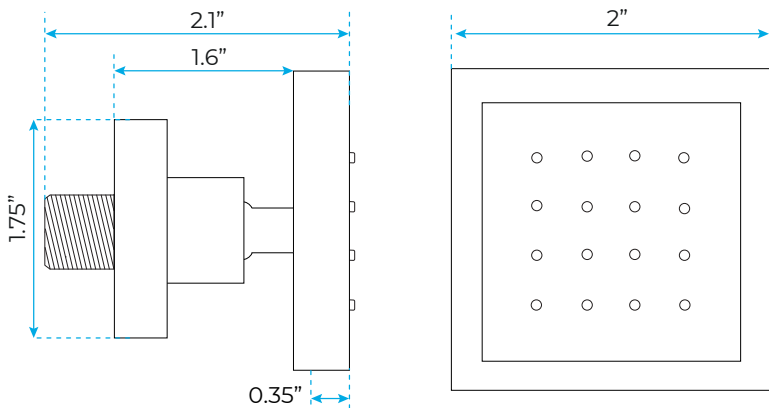

PHONE CONTROLLED ROSE GOLD THERMOSTATIC RECESSED CEILING MOUNT LED RAINFALL WATERFALL SHOWER SYSTEM WITH HAND SHOWER AND JETTED BODY SPRAYS SPECIFICATIONS

Shower Head

Shower Panel /Hose Material: 304 Stainless Steel
 Showerheads Install: Embedded Ceiling Mounted
 Concealed Mixer Install: Wall-Mounted
 LED Shower Head Functions: Rainfall, Waterfall
 Water Pressure: 0.3 MPA
 Water Flow: 16L/min~28L/min
 Shower Accessories Material: Brass
 LED Light: Need to Connect Power
 Shower Hose Length: 1.5M
 AC: 100-265V 50/60Hz
 Music: Need Bluetooth

Color software App install instruction
download name: Smart Life

All dimensions and specifications are nominal and may vary. Use actual products for accuracy in critical situations.

Shower Mixer

All Function can be used at the same time.

Brass Function Valve

Hand Shower

G1/2

Flow Rate: 2.0 GPM / 7.6 LPM

Shower Mixer Connections

Spout

G1/2

Body Jet

- Thread Interface Size: G 1/2 Inch
- Type: Fixed Rotatable Type
- Installation Type: Wall Mounted
- Material: Brass
- Feature: Can rotate 360 degrees
- Flow Rate: 1.5 GPM / 5.7 LPM (each Bodyspray)