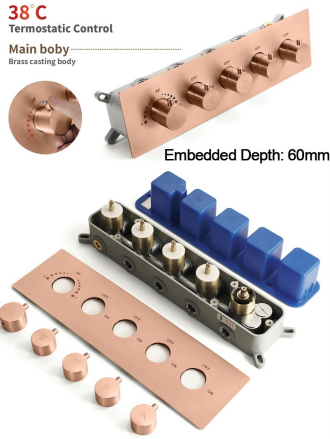

PHONE CONTROLLED ROSE GOLD THERMOSTATIC RECESSED CEILING MOUNT LED RAINFALL WATERFALL SHOWER SYSTEM WITH HAND SHOWER AND JETTED BODY SPRAYS SPECIFICATIONS

Shower Head

Shower Panel /Hose Material: 304 Stainless Steel
 Showerheads Install: Embedded Ceiling Mounted
 Concealed Mixer Install: Wall-Mounted
 LED Shower Head Functions: Rainfall, Waterfall
 Water Pressure: 0.3 MPA
 Water Flow: 16L/min~28L/min
 Shower Accessories Material: Brass
 LED Light: Need to Connect Power
 Shower Hose Length: 1.5M
 AC: 100-265V 50/60Hz
 Music: Need Bluetooth

Color software App install instruction
download name: Smart Life

All dimensions and specifications are nominal and may vary. Use actual products for accuracy in critical situations.

Shower Mixer

All Function can be used at the same time.

Brass Function Valve

Hand Shower

G1/2

Flow Rate: 2.0 GPM / 7.6 LPM

Shower Mixer Connections

Spout

G1/2

Body Jet

- Thread Interface Size: G 1/2 Inch
- Type: Fixed Rotatable Type
- Installation Type: Wall Mounted
- Material: Brass
- Feature: Can rotate 360 degrees
- Flow Rate: 1.5 GPM / 5.7 LPM (each Bodyspray)