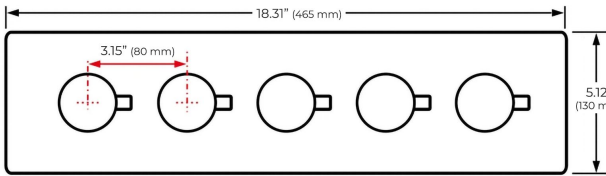

PHONE CONTROLLED ROSE GOLD THERMOSTATIC RECESSED CEILING MOUNT LED RAINFALL WATERFALL SHOWER SYSTEM WITH HAND SHOWER AND JETTED BODY SPRAYS SPECIFICATIONS

Shower Head

Shower Panel /Hose Material: 304 Stainless Steel
 Showerheads Install: Embedded Ceiling Mounted
 Concealed Mixer Install: Wall-Mounted
 LED Shower Head Functions: Rainfall, Waterfall
 Water Pressure: 0.3 MPA
 Water Flow: 16L/min~28L/min
 Shower Accessories Material: Brass
 LED Light: Need to Connect Power
 Shower Hose Length: 1.5M
 AC: 100-265V 50/60Hz
 Music: Need Bluetooth

Product shown is only for installation display purpose

304 Stainless Steel

Water Pressure: 0.3-0.5MPA
Shower Flow Rate: 16-28L/min

Kinds of color **64**
 temperature adjustable

WiFi
 Built-in WIFI
 Phone control color

Color software App install instruction
download name: Smart Life

All dimensions and specifications are nominal and may vary. Use actual products for accuracy in critical situations.

Shower Mixer

All Function can be used at the same time.

- Thread Interface Size: G 1/2 Inch
- Type: Fixed Rotatable Type
- Installation Type: Wall Mounted
- Material: Brass
- Feature: Can rotate 360 degrees
- Flow Rate: 1.5 GPM / 5.7 LPM (each Bodyspray)