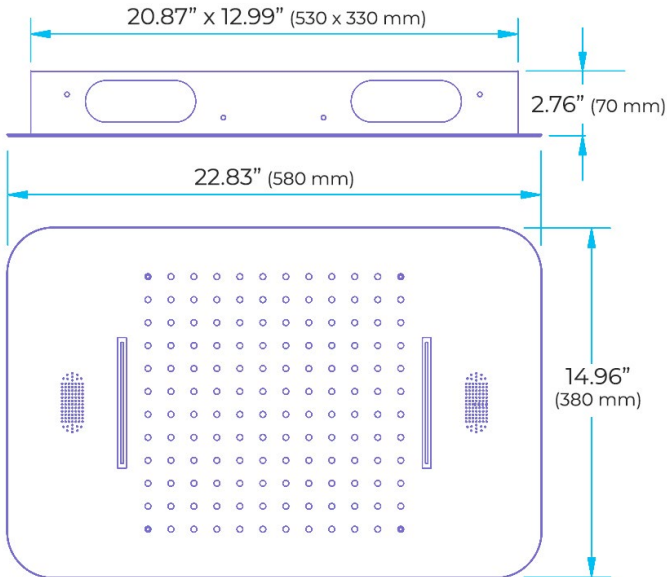

PHONE CONTROLLED ROSE GOLD THERMOSTATIC RECESSED CEILING MOUNT LED RAINFALL WATERFALL SHOWER SYSTEM WITH HAND SHOWER AND JETTED BODY SPRAYS SPECIFICATIONS

Shower Head

Shower Panel /Hose Material: 304 Stainless Steel
 Showerheads Install: Embedded Ceiling Mounted
 Concealed Mixer Install: Wall-Mounted
 LED Shower Head Functions: Rainfall, Waterfall
 Water Pressure: 0.3 MPA
 Water Flow: 16L/min~28L/min
 Shower Accessories Material: Brass
 LED Light: Need to Connect Power
 Shower Hose Length: 1.5M
 AC: 100-265V 50/60Hz
 Music: Need Bluetooth

Product shown is only for installation display purpose

304 Stainless Steel

Water Pressure: 0.3-0.5MPA
Shower Flow Rate: 16-28L/min

Kinds of color **64**
 temperature adjustable

WiFi
 Built-in WIFI
 Phone control color

Color software App install instruction
download name: Smart Life

All dimensions and specifications are nominal and may vary. Use actual products for accuracy in critical situations.

Shower Mixer

All Function can be used at the same time.

- Thread Interface Size: G 1/2 Inch
- Type: Fixed Rotatable Type
- Installation Type: Wall Mounted
- Material: Brass
- Feature: Can rotate 360 degrees
- Flow Rate: 1.5 GPM / 5.7 LPM (each Bodyspray)