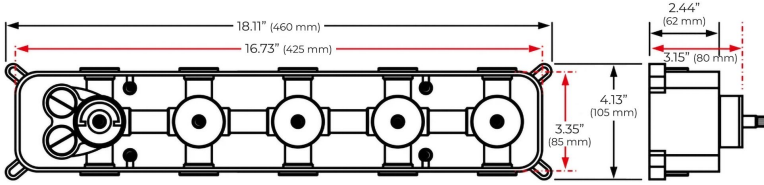

PHONE CONTROLLED ROSE GOLD THERMOSTATIC RECESSED CEILING MOUNT LED RAINFALL WATERFALL SHOWER SYSTEM WITH HAND SHOWER AND JETTED BODY SPRAYS SPECIFICATIONS

Shower Head

Shower Panel /Hose Material: 304 Stainless Steel
 Showerheads Install: Embedded Ceiling Mounted
 Concealed Mixer Install: Wall-Mounted
 LED Shower Head Functions: Rainfall, Waterfall
 Water Pressure: 0.3 MPA
 Water Flow: 16L/min~28L/min
 Shower Accessories Material: Brass
 LED Light: Need to Connect Power
 Shower Hose Length: 1.5M
 AC: 100-265V 50/60Hz
 Music: Need Bluetooth

Product shown is only for installation display purpose

304 Stainless Steel

Water Pressure: 0.3-0.5MPA
Shower Flow Rate: 16-28L/min

Kinds of color **64**
 temperature adjustable

WiFi
 Built-in WIFI
 Phone control color

Color software App install instruction
download name: Smart Life

All dimensions and specifications are nominal and may vary. Use actual products for accuracy in critical situations.

Shower Mixer

All Function can be used at the same time.

- Thread Interface Size: G 1/2 Inch
- Type: Fixed Rotatable Type
- Installation Type: Wall Mounted
- Material: Brass
- Feature: Can rotate 360 degrees
- Flow Rate: 1.5 GPM / 5.7 LPM (each Bodyspray)