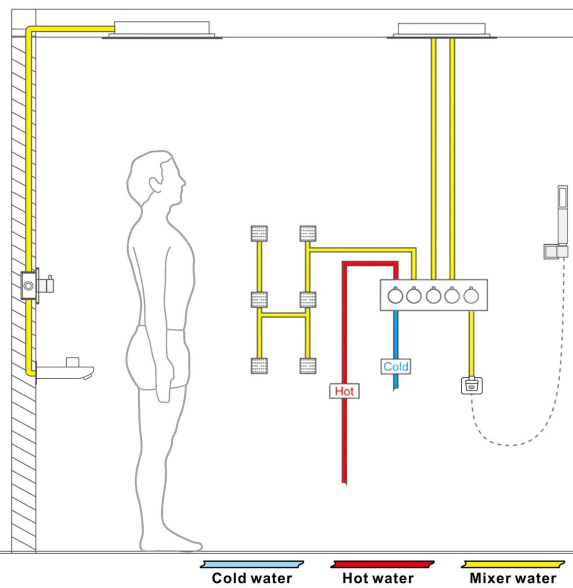

PHONE CONTROLLED ROSE GOLD THERMOSTATIC RECESSED CEILING MOUNT LED RAINFALL WATERFALL SHOWER SYSTEM WITH HAND SHOWER AND JETTED BODY SPRAYS SPECIFICATIONS

Shower Head

Shower Panel /Hose Material: 304 Stainless Steel
 Showerheads Install: Embedded Ceiling Mounted
 Concealed Mixer Install: Wall-Mounted
 LED Shower Head Functions: Rainfall, Waterfall
 Water Pressure: 0.3 MPA
 Water Flow: 16L/min~28L/min
 Shower Accessories Material: Brass
 LED Light: Need to Connect Power
 Shower Hose Length: 1.5M
 AC: 100-265V 50/60Hz
 Music: Need Bluetooth

Color software App install instruction
download name: Smart Life

All dimensions and specifications are nominal and may vary. Use actual products for accuracy in critical situations.

Shower Mixer

All Function can be used at the same time.

Brass Function Valve

Hand Shower

G1/2

Flow Rate: 2.0 GPM / 7.6 LPM

Shower Mixer Connections

Spout

G1/2

Body Jet

- Thread Interface Size: G 1/2 Inch
- Type: Fixed Rotatable Type
- Installation Type: Wall Mounted
- Material: Brass
- Feature: Can rotate 360 degrees
- Flow Rate: 1.5 GPM / 5.7 LPM (each Bodyspray)