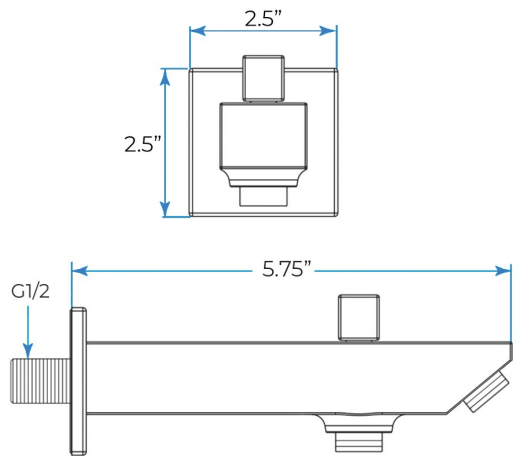

PHONE CONTROLLED ROSE GOLD THERMOSTATIC RECESSED CEILING MOUNT LED RAINFALL WATERFALL SHOWER SYSTEM WITH HAND SHOWER AND JETTED BODY SPRAYS SPECIFICATIONS

Shower Head

Shower Panel /Hose Material: 304 Stainless Steel
 Showerheads Install: Embedded Ceiling Mounted
 Concealed Mixer Install: Wall-Mounted
 LED Shower Head Functions: Rainfall, Waterfall
 Water Pressure: 0.3 MPA
 Water Flow: 16L/min~28L/min
 Shower Accessories Material: Brass
 LED Light: Need to Connect Power
 Shower Hose Length: 1.5M
 AC: 100-265V 50/60Hz
 Music: Need Bluetooth

Color software App install instruction
download name: Smart Life

All dimensions and specifications are nominal and may vary. Use actual products for accuracy in critical situations.

Shower Mixer

All Function can be used at the same time.

Brass Function Valve

Hand Shower

G1/2

Flow Rate: 2.0 GPM / 7.6 LPM

Shower Mixer Connections

Spout

G1/2

Body Jet

- Thread Interface Size: G 1/2 Inch
- Type: Fixed Rotatable Type
- Installation Type: Wall Mounted
- Material: Brass
- Feature: Can rotate 360 degrees
- Flow Rate: 1.5 GPM / 5.7 LPM (each Bodyspray)