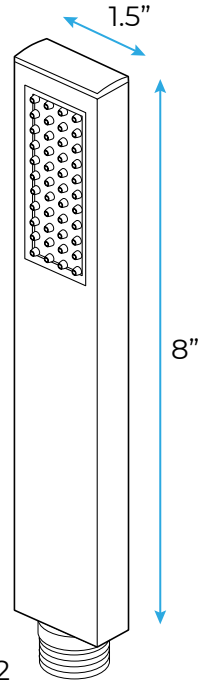

PHONE CONTROLLED ROSE GOLD THERMOSTATIC RECESSED CEILING MOUNT LED RAINFALL WATERFALL SHOWER SYSTEM WITH HAND SHOWER AND JETTED BODY SPRAYS SPECIFICATIONS

Shower Head

Shower Panel /Hose Material: 304 Stainless Steel
 Showerheads Install: Embedded Ceiling Mounted
 Concealed Mixer Install: Wall-Mounted
 LED Shower Head Functions: Rainfall, Waterfall
 Water Pressure: 0.3 MPA
 Water Flow: 16L/min~28L/min
 Shower Accessories Material: Brass
 LED Light: Need to Connect Power
 Shower Hose Length: 1.5M
 AC: 100-265V 50/60Hz
 Music: Need Bluetooth

Product shown is only for installation display purpose

304 Stainless Steel

Water Pressure: 0.3-0.5MPA
Shower Flow Rate: 16-28L/min

Kinds of color **64**
 temperature adjustable

WiFi
 Built-in WIFI
 Phone control color

Brass Function Valve

Hand Shower

G1/2

Flow Rate: 2.0 GPM / 7.6 LPM

Shower Mixer Connections

Spout

G1/2

Body Jet

- Thread Interface Size: G 1/2 Inch
- Type: Fixed Rotatable Type
- Installation Type: Wall Mounted
- Material: Brass
- Feature: Can rotate 360 degrees
- Flow Rate: 1.5 GPM / 5.7 LPM (each Bodyspray)