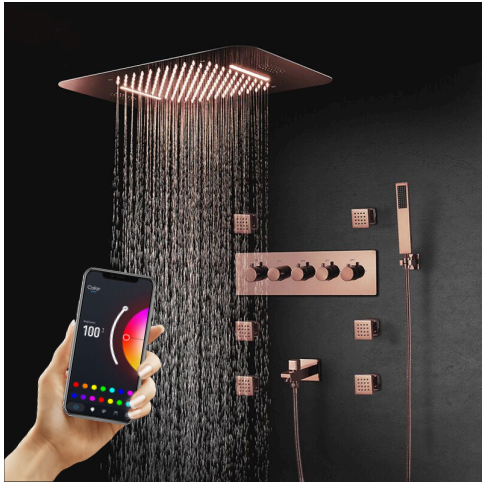

PHONE CONTROLLED ROSE GOLD THERMOSTATIC RECESSED CEILING MOUNT LED RAINFALL WATERFALL SHOWER SYSTEM WITH HAND SHOWER AND JETTED BODY SPRAYS SPECIFICATIONS

Shower Head

Shower Panel /Hose Material: 304 Stainless Steel
 Showerheads Install: Embedded Ceiling Mounted
 Concealed Mixer Install: Wall-Mounted
 LED Shower Head Functions: Rainfall, Waterfall
 Water Pressure: 0.3 MPA
 Water Flow: 16L/min~28L/min
 Shower Accessories Material: Brass
 LED Light: Need to Connect Power
 Shower Hose Length: 1.5M
 AC: 100-265V 50/60Hz
 Music: Need Bluetooth

Product shown is only for installation display purpose

304 Stainless Steel

Water Pressure: 0.3-0.5MPA
Shower Flow Rate: 16-28L/min

Kinds of color **64**
 temperature adjustable

WiFi
 Built-in WIFI
 Phone control color

Color software App install instruction
download name: Smart Life

All dimensions and specifications are nominal and may vary. Use actual products for accuracy in critical situations.

Shower Mixer

All Function can be used at the same time.

- Thread Interface Size: G 1/2 Inch
- Type: Fixed Rotatable Type
- Installation Type: Wall Mounted
- Material: Brass
- Feature: Can rotate 360 degrees
- Flow Rate: 1.5 GPM / 5.7 LPM (each Bodyspray)