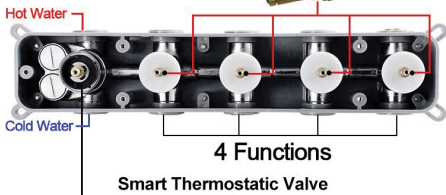

PHONE CONTROLLED ROSE GOLD THERMOSTATIC RECESSED CEILING MOUNT LED RAINFALL WATERFALL SHOWER SYSTEM WITH HAND SHOWER AND JETTED BODY SPRAYS SPECIFICATIONS

Shower Head

Shower Panel /Hose Material: 304 Stainless Steel
 Showerheads Install: Embedded Ceiling Mounted
 Concealed Mixer Install: Wall-Mounted
 LED Shower Head Functions: Rainfall, Waterfall
 Water Pressure: 0.3 MPA
 Water Flow: 16L/min~28L/min
 Shower Accessories Material: Brass
 LED Light: Need to Connect Power
 Shower Hose Length: 1.5M
 AC: 100-265V 50/60Hz
 Music: Need Bluetooth

Color software App install instruction
download name: Smart Life

All dimensions and specifications are nominal and may vary. Use actual products for accuracy in critical situations.

Shower Mixer

All Function can be used at the same time.

Brass Function Valve

Hand Shower

G1/2

Flow Rate: 2.0 GPM / 7.6 LPM

Shower Mixer Connections

Spout

G1/2

Body Jet

- Thread Interface Size: G 1/2 Inch
- Type: Fixed Rotatable Type
- Installation Type: Wall Mounted
- Material: Brass
- Feature: Can rotate 360 degrees
- Flow Rate: 1.5 GPM / 5.7 LPM (each Bodyspray)