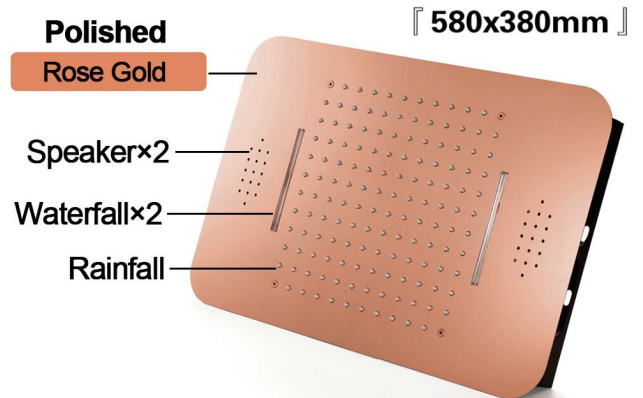

PHONE CONTROLLED ROSE GOLD THERMOSTATIC RECESSED CEILING MOUNT LED RAINFALL WATERFALL SHOWER SYSTEM WITH HAND SHOWER AND JETTED BODY SPRAYS SPECIFICATIONS

Shower Head

Shower Panel /Hose Material: 304 Stainless Steel
 Showerheads Install: Embedded Ceiling Mounted
 Concealed Mixer Install: Wall-Mounted
 LED Shower Head Functions: Rainfall, Waterfall
 Water Pressure: 0.3 MPA
 Water Flow: 16L/min~28L/min
 Shower Accessories Material: Brass
 LED Light: Need to Connect Power
 Shower Hose Length: 1.5M
 AC: 100-265V 50/60Hz
 Music: Need Bluetooth

Product shown is only for installation display purpose

304 Stainless Steel

Water Pressure: 0.3-0.5MPA
Shower Flow Rate: 16-28L/min

Kinds of color **64**
 temperature adjustable

WiFi
 Built-in WIFI
 Phone control color

Color software App install instruction
download name: Smart Life

All dimensions and specifications are nominal and may vary. Use actual products for accuracy in critical situations.

Shower Mixer

All Function can be used at the same time.

- Thread Interface Size: G 1/2 Inch
- Type: Fixed Rotatable Type
- Installation Type: Wall Mounted
- Material: Brass
- Feature: Can rotate 360 degrees
- Flow Rate: 1.5 GPM / 5.7 LPM (each Bodyspray)